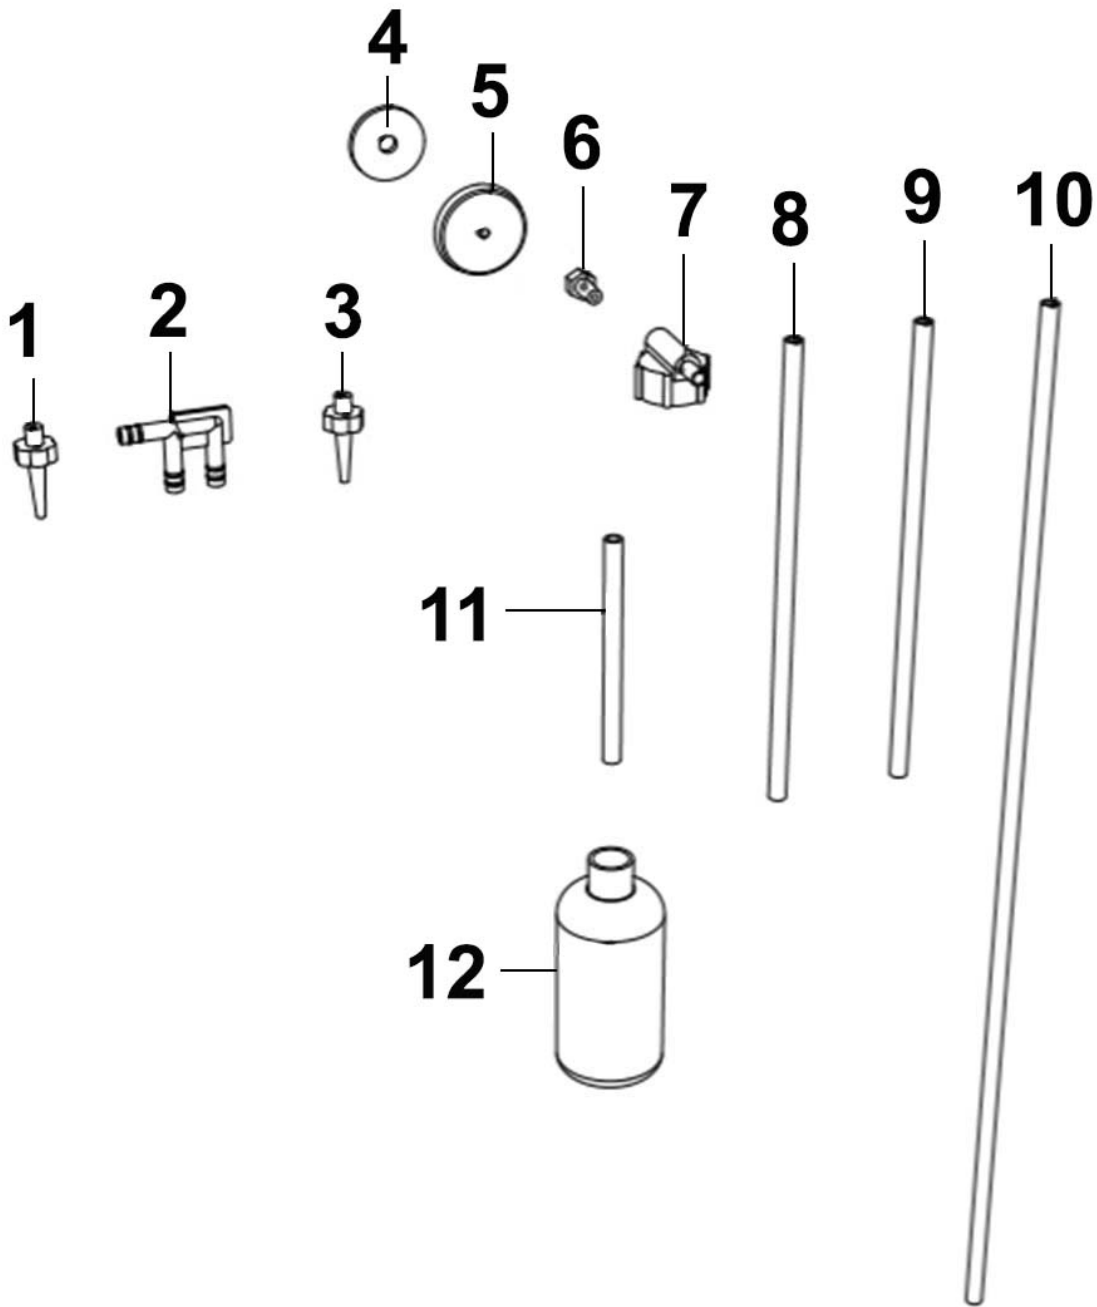

Parts Information:
Brake Bleeder Set with Container
Model No: VS02011

Item	Part No.	Description
1	VS02011.01	Connector (A)
2	VS02011.02	Connector (B)
3	VS02011.03	Connector ©
4	VS02011.04	Magnetic Locating Pad
5	VS02011.05	Magnetic Locating Pad Base
6	VS02011.06	Collection Bottle Cap Adaptor

Item	Part No.	Description
7	VS02011.07	Collection Bottle Cap
8	VS02011.08	Fluid Tube 16.7cm
9	VS02011.09	Fluid Tube 16.7cm
10	VS02011.10	Fluid Tube 43cm
11	VS02011.11	Collection Bottle Tube
12	VS02011.12	Collection Bottle